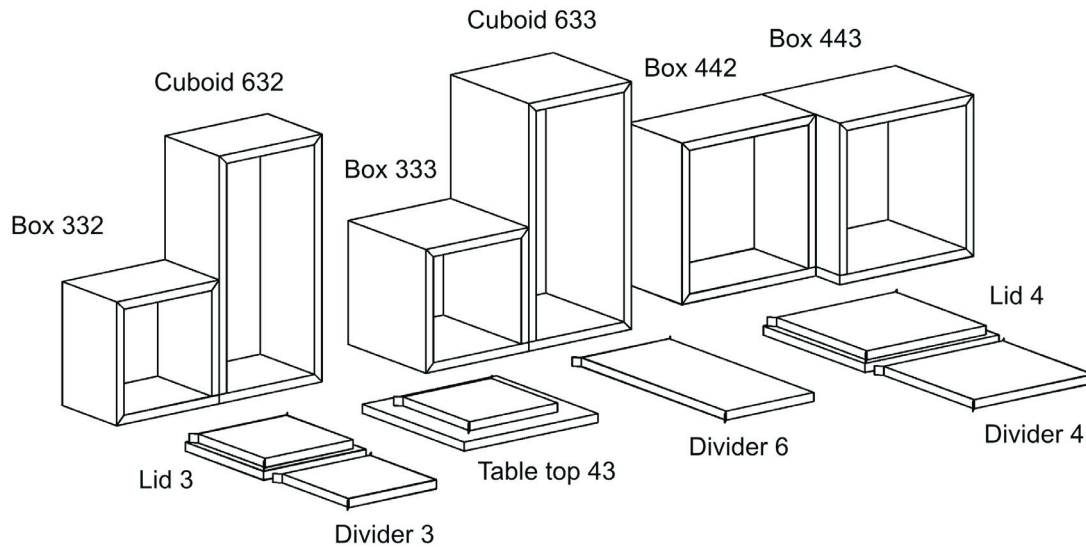

FOX

foldable shelf boxes made of corrugated cardboard

corrugated cardboard composite panel, untreated | cover paper brown or white | assembly and disassembly in seconds | can be folded flat to 5 cm | secure connection by means of recessed magnets
100 % Made in Germany

System elements

Shelf modules

2.5 cm wall thickness, optionally with white or natural brown kraft paper, open edges;
Name (outside dimensions, individual weight)

Box 443 (W=45 cm, H=45 cm, D=34,5 cm, 1,6 kg)

Box 442 (W=45 cm, H=45 cm, D=24 cm, 1,1 kg)

Box 333 (W=34,5 cm, H=34,5 cm, D=34,5 cm, 1,2 kg)

Box 332 (W=34,5 cm, H=34,5 cm, D=24 cm, 0,9 kg)

Cuboid 633 (W=69 cm, H=34,5 cm, D=34,5 cm, 1,8 kg)

Cuboid 632 (W=69 cm, H=34,5 cm, D=24 cm, 1,3 kg)

Accessories

Divider 6 (W=64 cm, L=29,5 cm, 0,5 kg)

Divider 4 (W=40 cm, L=40 cm, 0,4 kg)

Divider 3 (W=29,5 cm, L=29,5 cm, 0,2 kg)

Lid 4 (W=45 cm, L=45 cm, 0,9 kg)

Lid 3 (W=34,5 cm, L=34,5 cm, 0,5 kg)

Table top 43 (W=45 cm, L=45 cm, 0,7 kg)