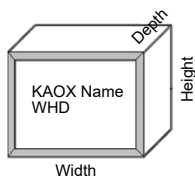

System dimensions  
width-height-depth (WHD)

Module dimensions

- 5: 555 mm
- 4: 450 mm
- 3: 345 mm
- 2: 240 mm

■ KAOX dices, 50 mm wall thickness

■ KAOX cuboids, 25 mm wall thickness

CD-shelves, 50 mm wall thickness

Side view  
CD-shelves