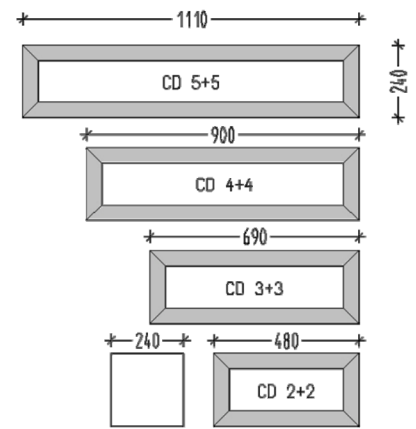

System dimensions  
width-height-depth (WHD)

Module dimensions

- 5: 555 mm
- 4: 450 mm
- 3: 345 mm
- 2: 240 mm

■ KAOX dices, 50 mm wall thickness

■ KAOX cuboids, 25 mm wall thickness

CD-shelves, 50 mm wall thickness

Side view  
CD-shelves