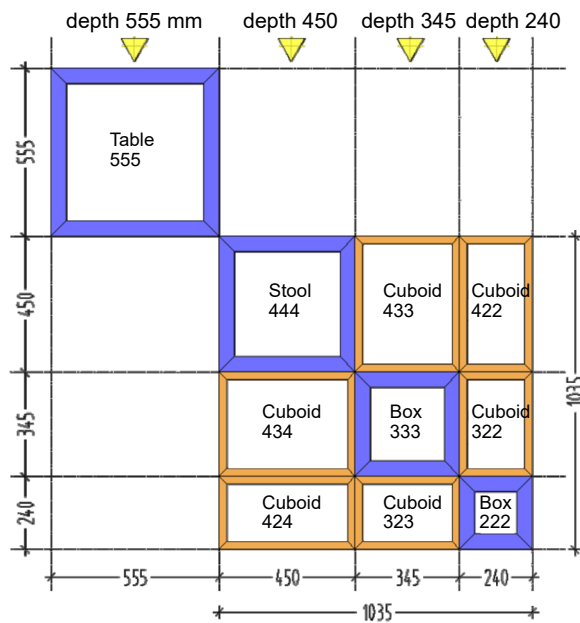

System dimensions  
width-height-depth (WHD)

Module dimensions

- 5: 555 mm
- 4: 450 mm
- 3: 345 mm
- 2: 240 mm

■ KAOX dices, 50 mm wall thickness

■ KAOX cuboids, 25 mm wall thickness

CD-shelves, 50 mm wall thickness

Side view  
CD-shelves